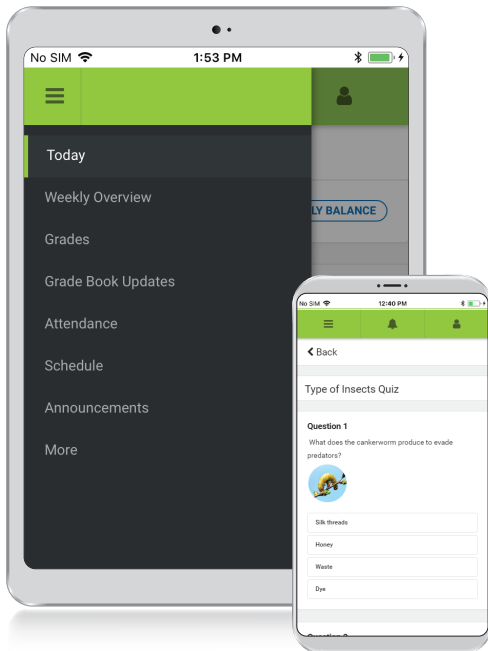

Download the Mobile App Campus Student and Campus Parent

Announcements

Quickly see district announcements as they are posted.

Assignments

Browse assignments by specific class or due date.

Attendance

Review attendance events in summary and detail form.

Grades

Immediate access to grades as they are posted.

Schedule

Review schedule from anywhere, at any time.

Infinite Campus Mobile Apps can be downloaded through the Apple App Store or Google Play Store

Learn more at

infinitecampus.com/parents-students