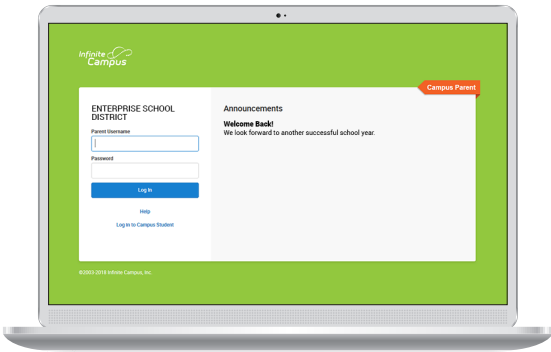

## Access on the Web Campus Student and Campus Parent

Campus Student and Campus Parent are designed to provide real-time access to student information. The easy-to-use design displays what is currently happening in the classroom so you can understand, monitor, and participate in the educational process.