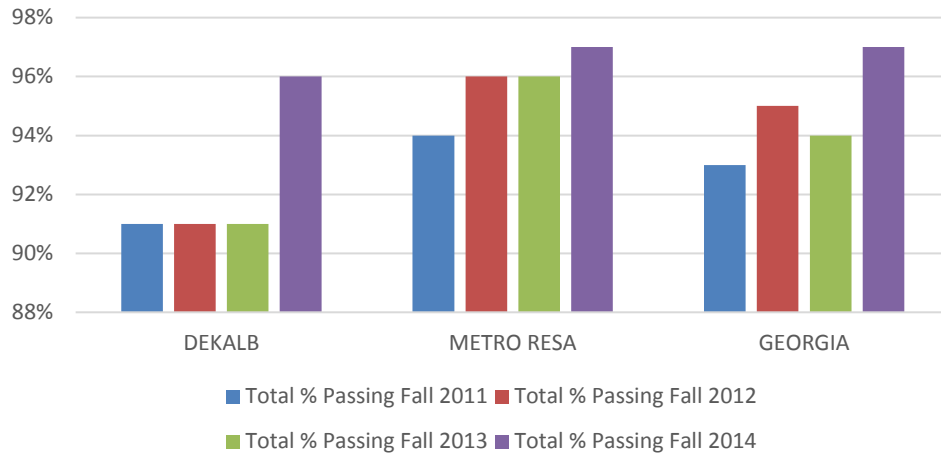

Ga High School Writing Test